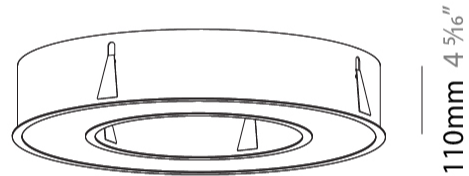

GENERAL

Series: Glorious
Subseries: Glorious
Brand: Prolicht
Division: Architectural
Mounting Type: Recessed
Mounting Location: Ceiling
Subcategory: Ambient

PHYSICAL

Shape: Round
Diameter (mm): 770
Diameter (in): 30 ⁵ / ₁₆
Height (mm): 110
Height (in): 4 ⁵ / ₁₆
Min. Recessing Depth (mm): 120
Min. Recessing Depth (in): 4 ³ / ₄
Light Distribution: Direct
Weight (kg): 9.285
Weight (lbs): 20.47
Diffuser: PMMA - Opal or Micro-Prism
Fixture Finish: SSR / BKV / CWI / CRY / HAB / LAG / UFT / ITA / RUA / RUR / MIC / FTG / MYG / TWT / LOD / PUS / FRO / FUP / KIA / POP / BLS / SPG / MEY / GOH / GUM / CHC / COM / ABZ / JAG / OBR / MOS / ROR
Fixture Material: Aluminum
Cut-out Measurements: 760mm / 29 15/16" x 440mm / 17 5/16"

Ø 428mm 16 ⁷/₈ "

Ø 770mm 30 ⁵/₁₆ "

110mm 4 ⁵/₁₆ "

760mm x 440mm
29 ¹⁵/₁₆" x 17 ⁵/₁₆"

120mm
4 ³/₄"

10 - 15mm
³/₈" - ⁹/₁₆"

A37500-

PROJECT _____

GENERAL

Series: Glorious
 Subseries: Glorious
 Brand: Prolicht
 Division: Architectural
 Mounting Type: Recessed
 Mounting Location: Ceiling
 Subcategory: Ambient

PHYSICAL

Shape: Round
 Diameter (mm): 1570
 Diameter (in): 61 ¹³/₁₆
 Height (mm): 110
 Height (in): 4 ⁵/₁₆
 Min. Recessing Depth (mm): 120
 Min. Recessing Depth (in): 4 ³/₄
 Light Distribution: Direct
 Weight (kg): 16.624
 Weight (lbs): 36.65
 Diffuser: [PMMA - Opal or Micro-Prism](#)
 Fixture Finish: [SSR / BKV / CWI / CRY / HAB / LAG / UFT / ITA / RUA / RUR / MIC / FTG / MYG / TWT / LOD / PUS / FRO / FUP / KIA / POP / BLS / SPG / MEY / GOH / GUM / CHC / COM / ABZ / JAG / OBR / MOS / ROR](#)
 Fixture Material: Aluminum
 Cut-out Measurements: 1560mm / 61 7/16" x 1240mm / 48 13/16"